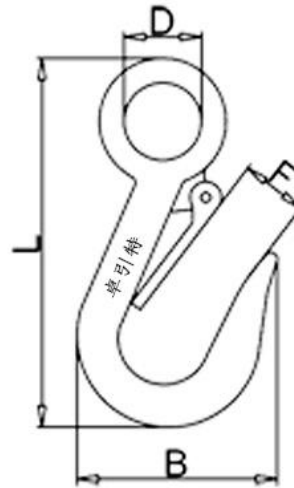

### Stainless Steel Latch Hook With Large Eye

- Small size, light weight and high strength.
- Safety factor 4 : 1
- Material : 304

ITEM No.	Size ( mm )				WLL
	B	D	L	F	T
DY0.2T	46	18.5	92	15	0.2
DY0.3T	50	19.5	102	17	0.3
DY0.5T	57	28	119	18	0.5